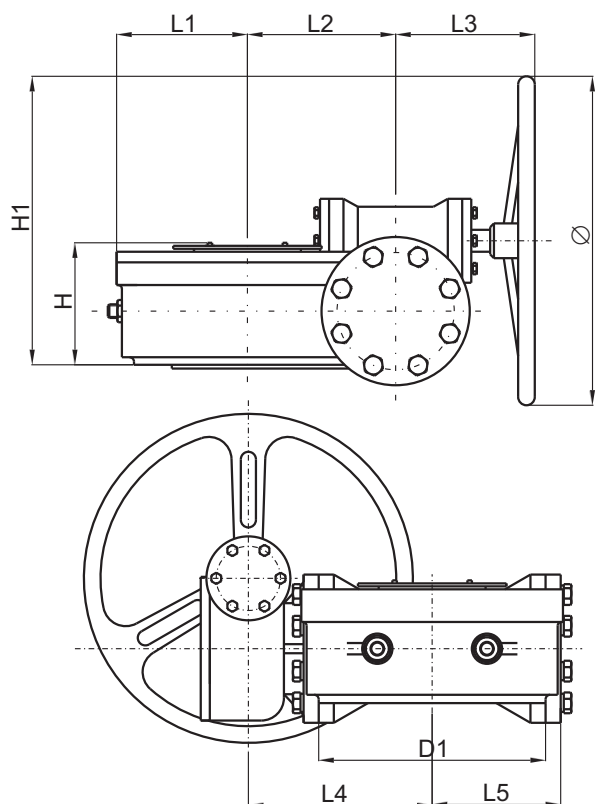

**Material Specification**

Part	Material
Housing	Cast Iron
Cover	Cast Iron
Worm	Carbon Steel
Worm Gear	Ductile Iron
Shaft	Carbon Steel
Handwheel	Cast Iron

**Dimensions**

Model	Concentric Valve		Eccentric Valve		D1	Ø	H	H1	L1	L2	L3	Output Torque (N. M)	Rate
	Size inch mm	Size inch mm	Size inch mm	Size inch mm									
3D-15	2-6 50-150	2-5 50-125	108	145	65	113	212	45	129	200	24:1		
3D-50	8-10 200-250	6-8 150-200	146	285	70	182	305	62	171	500	30:1		
3D-120	12-14 300-350	10-12 250-300	165	285	77	182	300	85	198	1200	50:1		
XJ80	16-18 400-450	14-16 350-400	234	385	103	247	423	120	280	2500	80:1		
XJ300	20-24 500-600	18-20 450-500	276	385	143	270	490	122	316	4000	293.5:1		

**Gearbox**

2-Stage/3-Stage Transmission

**Material Specification**

Part	Material
Housing	Cast Iron
Cover	Cast Iron
Worm	Carbon Steel
Worm Gear	Ductile Iron
Shaft	Carbon Steel
Handwheel	Cast Iron

**Dimensions**