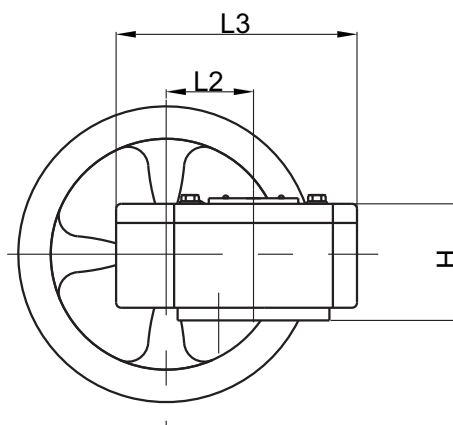

**Material Specification**

Part	Material
Housing	Cast Iron
Cover	Cast Iron
Worm	Carbon Steel
Worm Gear	Ductile Iron
Shaft	Carbon Steel
Handwheel	Cast Iron

**Dimensions**

Model	Concentric Valve		Eccentric Valve		D1	Ø	H	H1	L1	L2	L3	Output Torque (N. M)	Rate
	Size inch mm	Size inch mm	Size inch mm	Size inch mm									
3D-15	2-6 50-150	2-5 50-125	108	145	65	113	212	45	129	200	24:1		
3D-50	8-10 200-250	6-8 150-200	146	285	70	182	305	62	171	500	30:1		
3D-120	12-14 300-350	10-12 250-300	165	285	77	182	300	85	198	1200	50:1		
XJ80	16-18 400-450	14-16 350-400	234	385	103	247	423	120	280	2500	80:1		
XJ300	20-24 500-600	18-20 450-500	276	385	143	270	490	122	316	4000	293.5:1		

**Gearbox**

2-Stage/3-Stage Transmission

**Material Specification**

Part	Material
Housing	Cast Iron
Cover	Cast Iron
Worm	Carbon Steel
Worm Gear	Ductile Iron
Shaft	Carbon Steel
Handwheel	Cast Iron

**Dimensions**