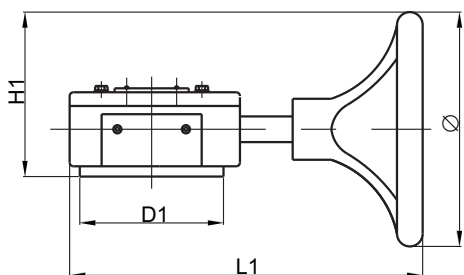

**Material Specification**

Part	Material
Housing	Cast Iron
Cover	Cast Iron
Worm	Carbon Steel
Worm Gear	Ductile Iron
Shaft	Carbon Steel
Handwheel	Cast Iron

**Dimensions**

Model	Concentric Valve		Eccentric Valve		D1	Ø	H	H1	L1	L2	L3	Output Torque (N. M)	Rate
	Size inch mm	Size inch mm	Size inch mm	Size inch mm									
3D-15	2-6 50-150	2-5 50-125	108	145	65	113	212	45	129	200	24:1		
3D-50	8-10 200-250	6-8 150-200	146	285	70	182	305	62	171	500	30:1		
3D-120	12-14 300-350	10-12 250-300	165	285	77	182	300	85	198	1200	50:1		
XJ80	16-18 400-450	14-16 350-400	234	385	103	247	423	120	280	2500	80:1		
XJ300	20-24 500-600	18-20 450-500	276	385	143	270	490	122	316	4000	293.5:1		

**Gearbox**

2-Stage/3-Stage Transmission

**Material Specification**

Part	Material
Housing	Cast Iron
Cover	Cast Iron
Worm	Carbon Steel
Worm Gear	Ductile Iron
Shaft	Carbon Steel
Handwheel	Cast Iron

**Dimensions**